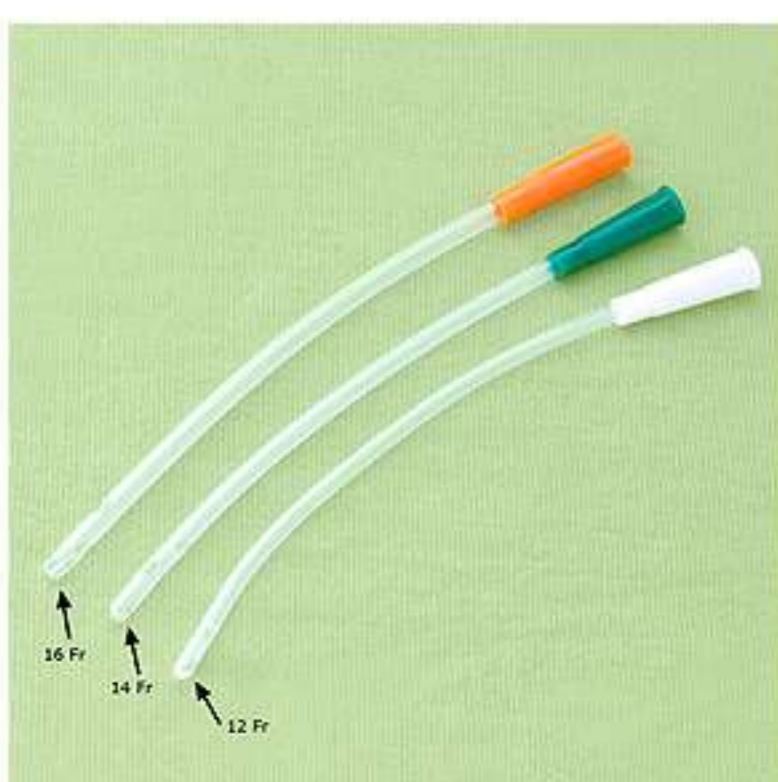

View Complete Details on SoulGenie.com

www.soulgenie.com/short-colon-tips-pvc-enema-supplies-pack-of-10

Have Questions ?

Email Customer Care **OR** Call us # +91 7838122855